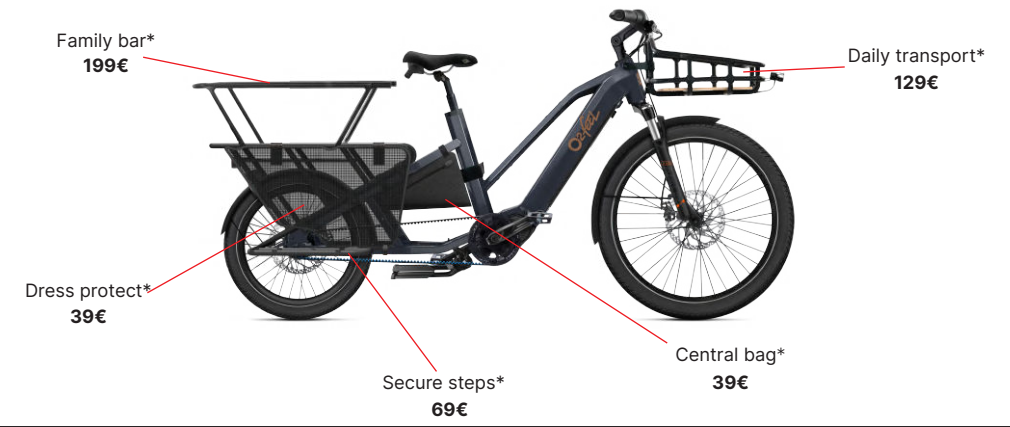

TREKKING

SPORT

CARGO

EQUO ACCESSORIES

MODEL	MOTOR	SIZE COLOR	SMALL BATTERY	BIG BATTERY	OPTION
Equo 3	Shimano E6100 CARGO	FT= 26" RT = 20"	3 699€ iPowerPack Advanced 432	3 999€ iPowerPack Advanced 720	4 099€ Pack family* iPA 432
Equo Roland-Garros	Shimano E6100 CARGO	FT= 26" RT = 20"	/	4 399€ iPowerPack Advanced 720	4 799€ Pack family*
Equo 4	Shimano EP6 CARGO	FT= 26" RT = 20"	/	4 599€ iPowerPack Advanced GEN2 720	4 999€ Pack family*
Equo 7.2	Shimano EP6 CARGO	FT= 26" RT = 20"	/	4 999€ iPowerPack Advanced GEN2 720	5 399€ Pack family*
Equo 7.3	Shimano EP6 CARGO	FT= 26" RT = 20"	/	4 999€ iPowerPack Advanced GEN2 720	5 399€ Pack family*
Equo 7 ABS	Shimano EP6 CARGO	FT= 26" RT = 20"	/	5 599€ iPowerPack Advanced GEN2 720	5 999€ Pack family*
Equo 5 Adventure	Shimano EP6 CARGO	FT= 26" RT = 20"	/	4 799€ iPowerPack Advanced GEN2 720	5 199€ Pack family*

*OPTION PACK FAMILY